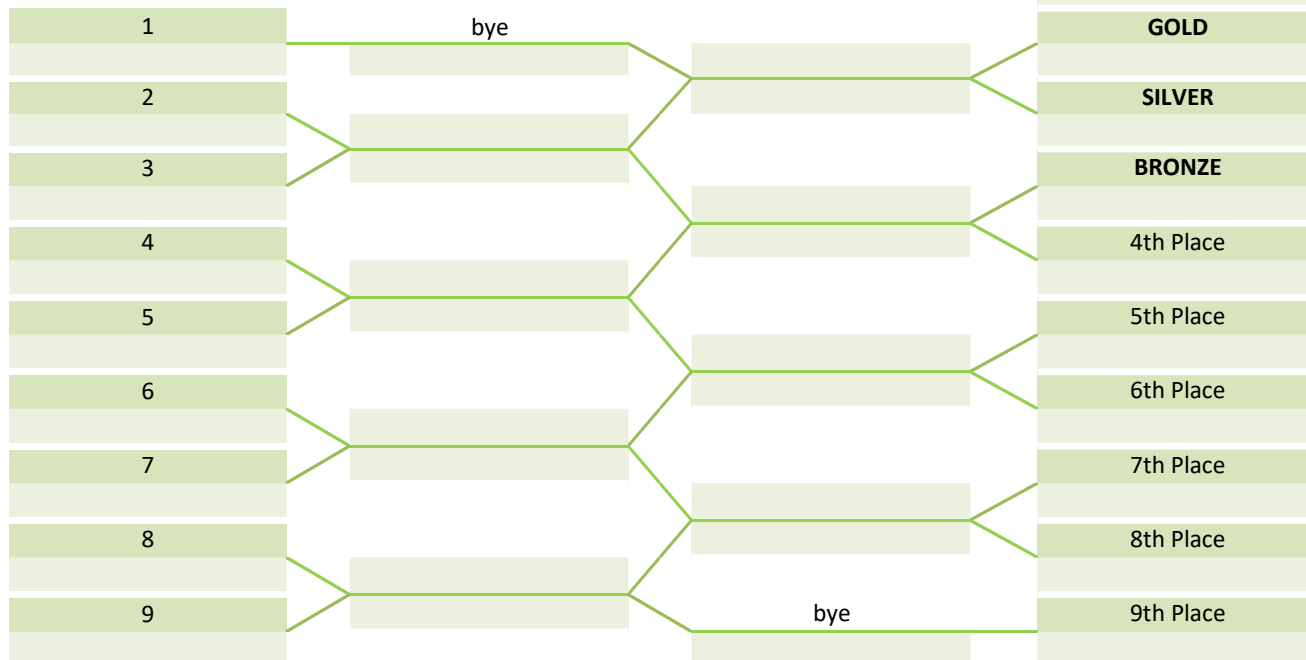

SOCIAL LEAGUE

Finals Map

Wednesday - Season 28

Rankings after Rnd 10

Semi-Finals Matches

Finals Matches

Final Placings

2/10/2019

9/10/2019

Division 1

Most Valuable Player

Division 2

Most Valuable Player

Division 3

Most Valuable Player