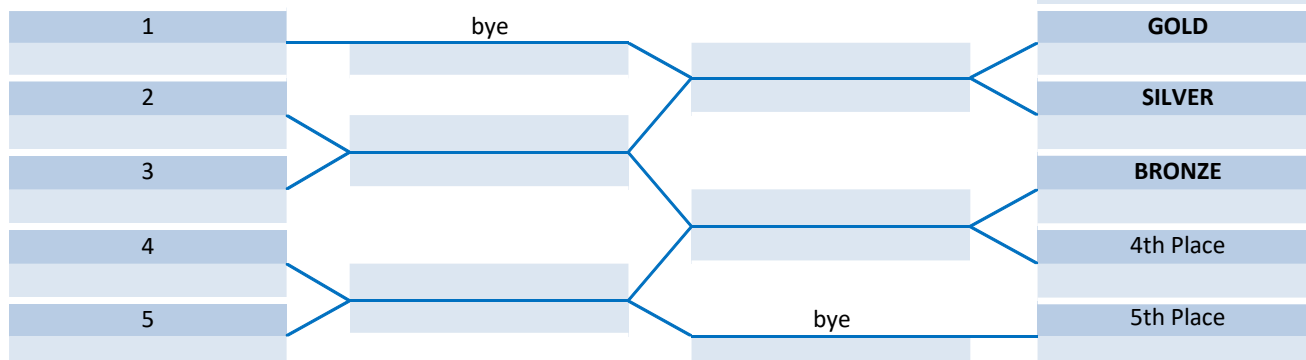

SOCIAL LEAGUE

Finals Map

Wednesday - Season 28

Rankings after Rnd 10

Semi-Finals Matches

Finals Matches

Final Placings

2/10/2019

9/10/2019

Division 1

Most Valuable Player

Division 2

Most Valuable Player

Division 3

Most Valuable Player