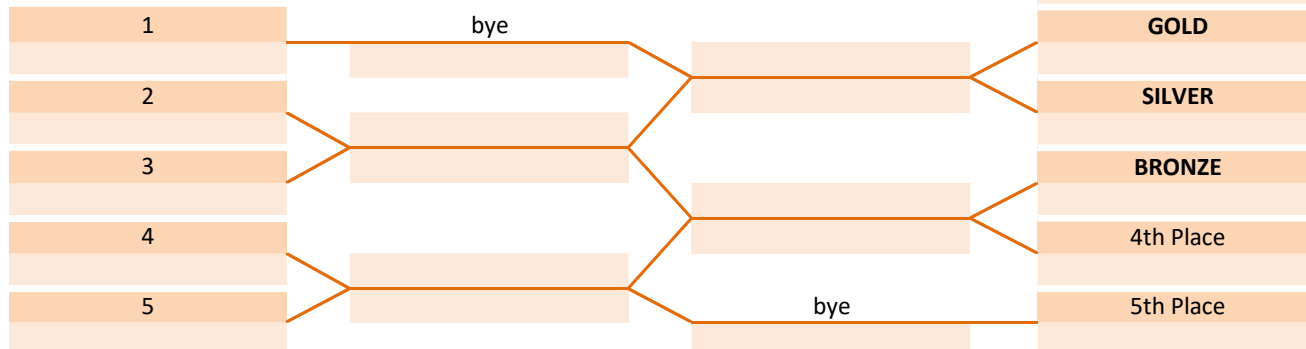

SOCIAL LEAGUE

Finals Map

Wednesday - Season 28

Rankings after Rnd 10

Semi-Finals Matches

Finals Matches

Final Placings

2/10/2019

9/10/2019

Division 1

Most Valuable Player

Division 2

Most Valuable Player

Division 3

Most Valuable Player