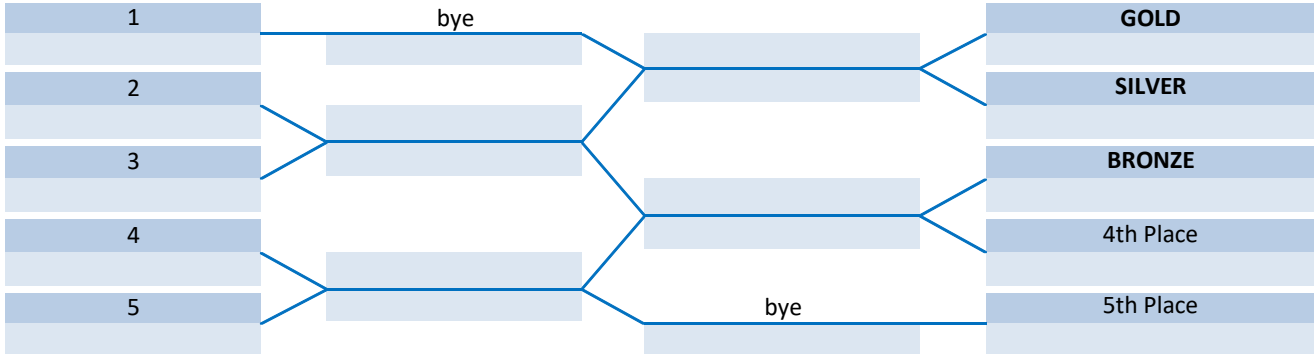

SOCIAL LEAGUE

Finals Map

Wednesday - Season 27

Rankings after Rnd 13

Semi-Finals Matches

Finals Matches

Final Placings

12/06/2019

19/06/2019

Division 1

Most Valuable Player

Division 2

Most Valuable Player

Division 3

Most Valuable Player