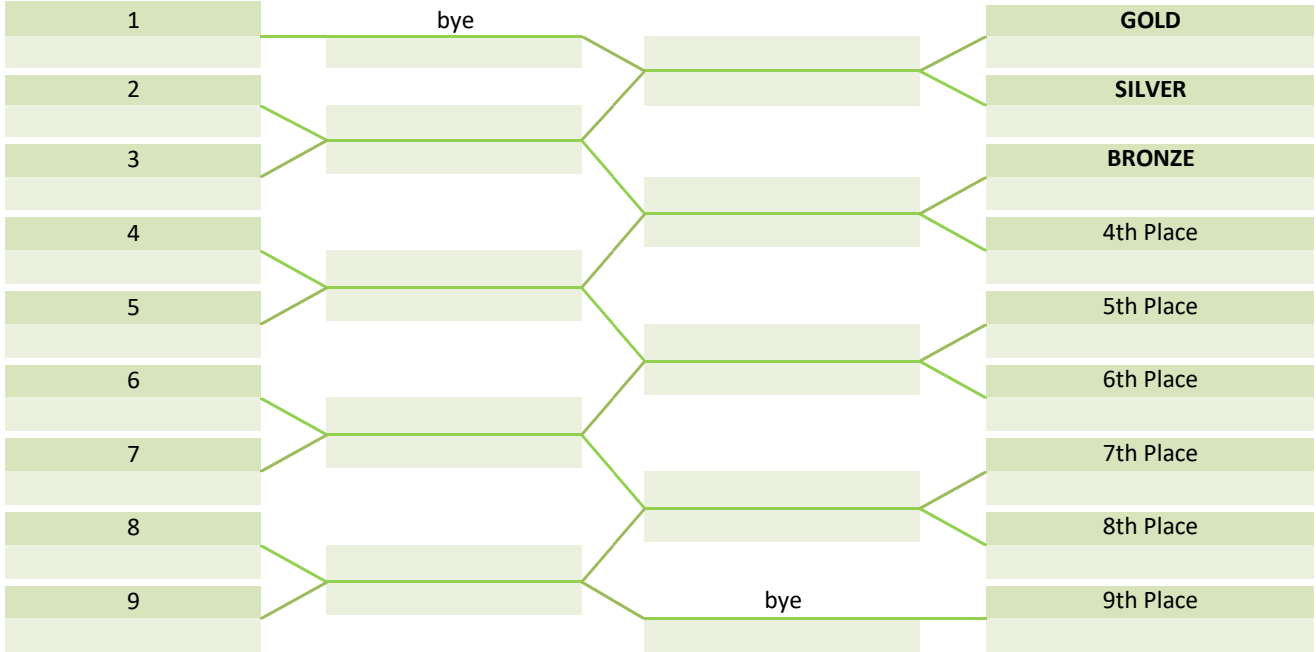

SOCIAL LEAGUE

Finals Map

Wednesday - Season 27

Rankings after Rnd 13

Semi-Finals Matches

Finals Matches

Final Placings

12/06/2019

19/06/2019

Division 1

Most Valuable Player

Division 2

Most Valuable Player

Division 3

Most Valuable Player