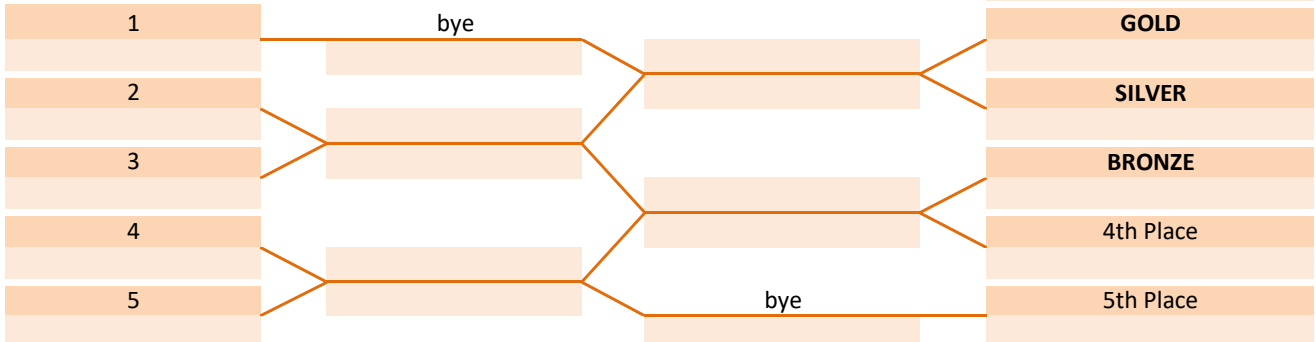

SOCIAL LEAGUE

Finals Map

Wednesday - Season 27

Rankings after Rnd 13

Semi-Finals Matches

Finals Matches

Final Placings

12/06/2019

19/06/2019

Division 1

Most Valuable Player

Division 2

Most Valuable Player

Division 3

Most Valuable Player