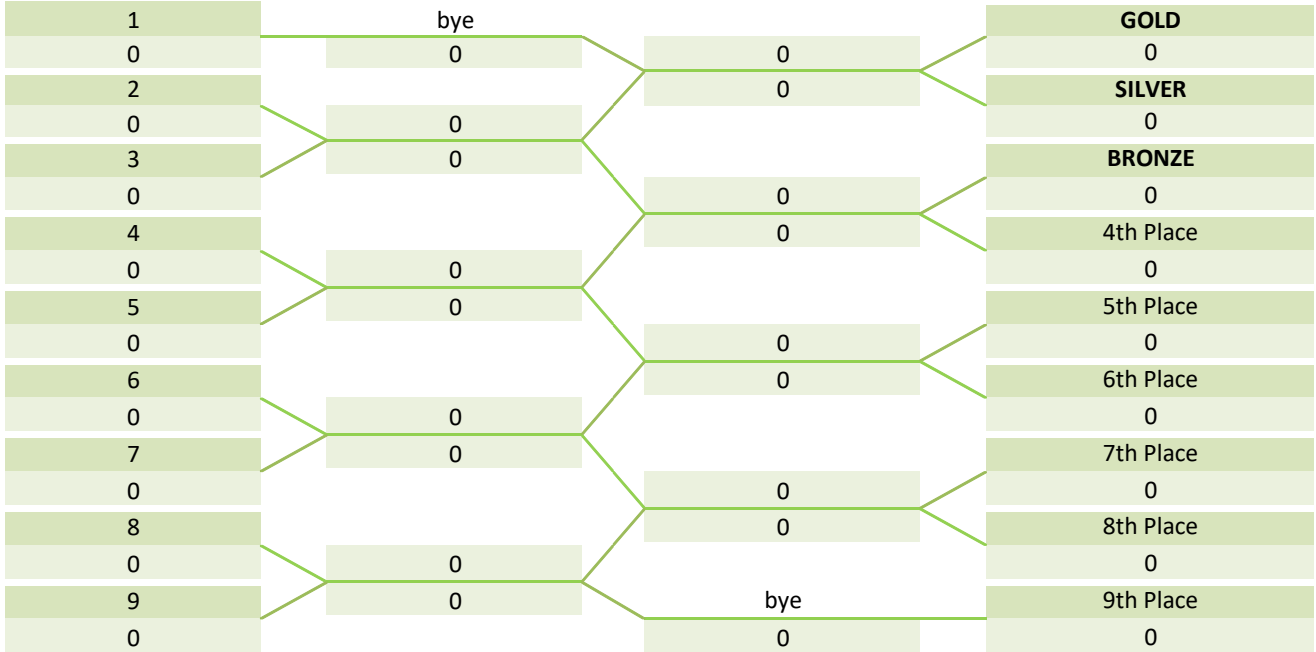

SOCIAL LEAGUE

Finals Map

Wednesday - Season 26

Rankings after Rnd 12

Semi-Finals Matches

Finals Matches

Final Placings

13/02/2019

20/02/2019

Division 1

Division 2

Division 3