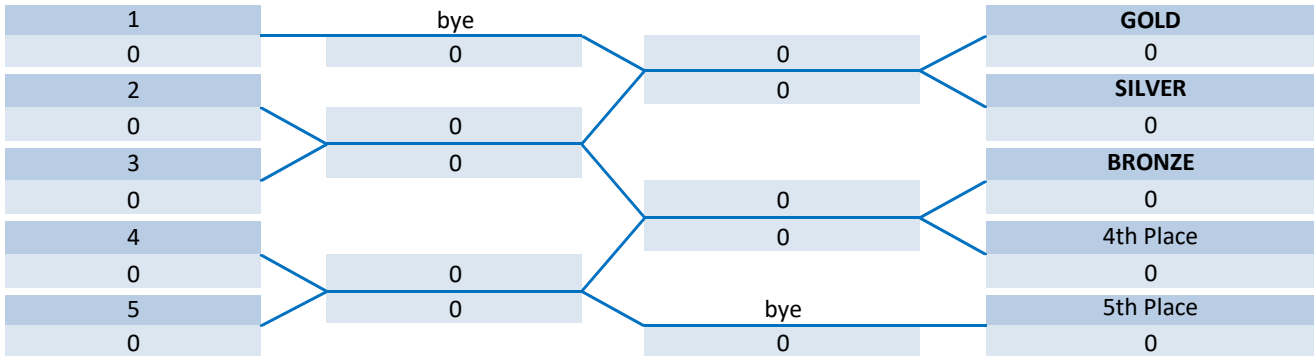

SOCIAL LEAGUE

Finals Map

Wednesday - Season 26

Rankings after Rnd 12

Semi-Finals Matches

Finals Matches

Final Placings

13/02/2019

20/02/2019

Division 1

Division 2

Division 3