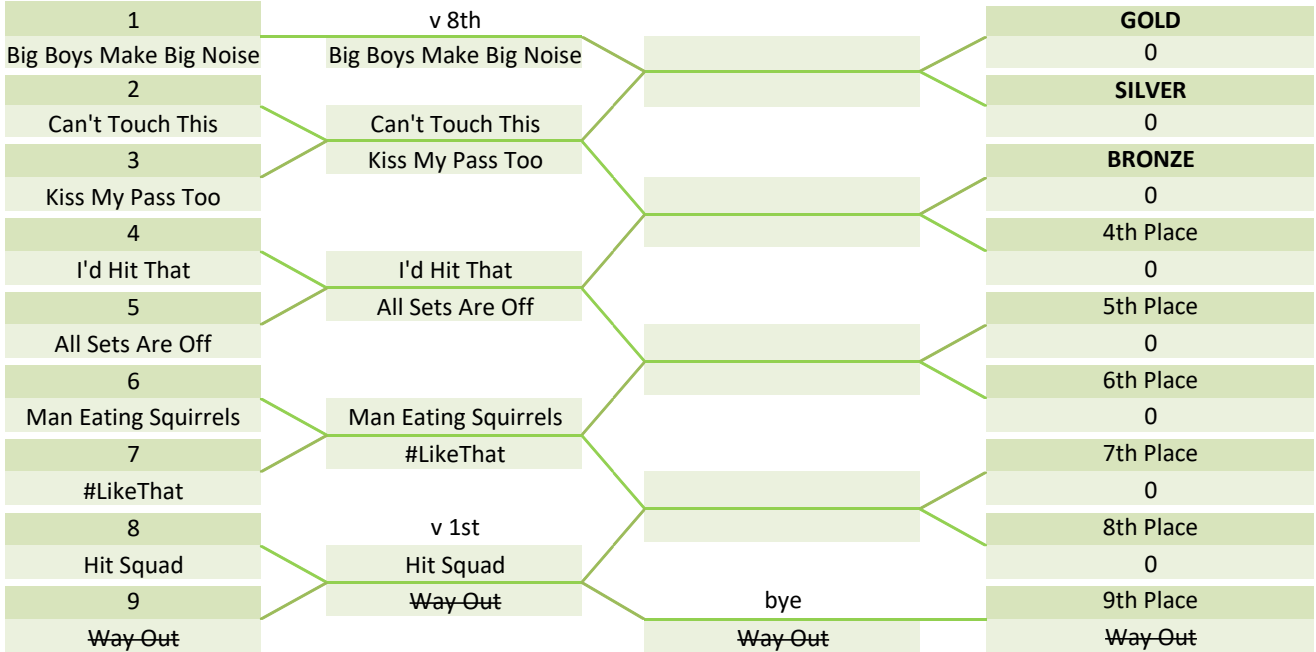

SOCIAL LEAGUE

Finals Map

Wednesday - Season 26

Rankings after Rnd 12

Semi-Finals Matches

Finals Matches

Final Placings

13/02/2019

20/02/2019

Division 1

Most Valuable Player	
GOLD	0
SILVER	0
BRONZE	0
4th Place	0
5th Place	0

Division 2

Most Valuable Player	
GOLD	0
SILVER	0
BRONZE	0
4th Place	0
5th Place	0
6th Place	0
7th Place	0
8th Place	0
9th Place	0
Way Out	

Division 3

Most Valuable Player	
GOLD	0
SILVER	0
BRONZE	0
4th Place	0
5th Place	0