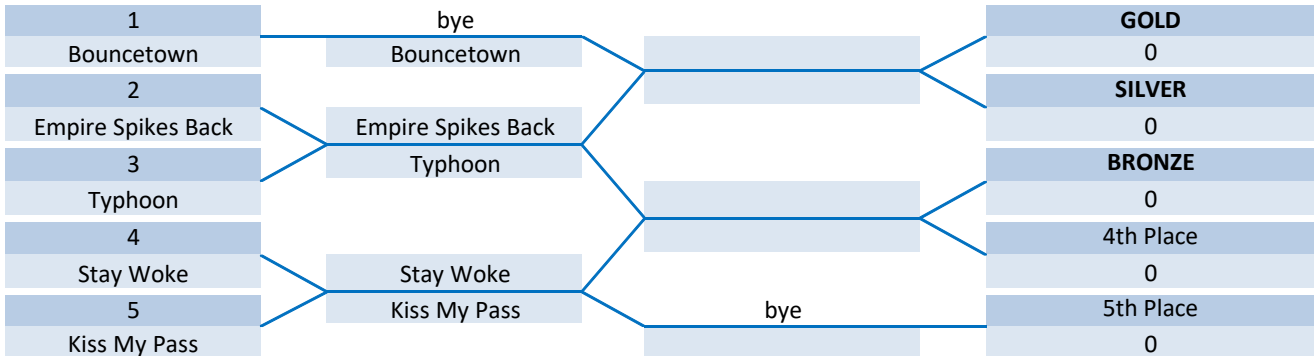

SOCIAL LEAGUE

Finals Map

Wednesday - Season 26

Rankings after Rnd 12

Semi-Finals Matches

Finals Matches

Final Placings

13/02/2019

20/02/2019

Division 1

Most Valuable Player	
GOLD	0
SILVER	0
BRONZE	0
4th Place	0
5th Place	0

Division 2

Most Valuable Player	
GOLD	0
SILVER	0
BRONZE	0
4th Place	0
5th Place	0
6th Place	0
7th Place	0
8th Place	0
9th Place	0
Way Out	

Division 3

Most Valuable Player	
GOLD	0
SILVER	0
BRONZE	0
4th Place	0
5th Place	0