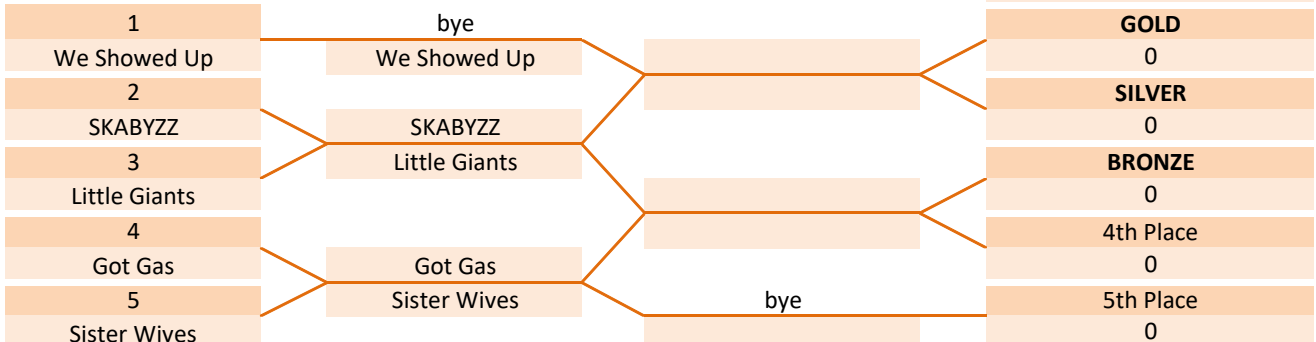

SOCIAL LEAGUE

Finals Map

Wednesday - Season 26

Rankings after Rnd 12

Semi-Finals Matches

Finals Matches

Final Placings

13/02/2019

20/02/2019

Division 1

Most Valuable Player	
GOLD	0
SILVER	0
BRONZE	0
4th Place	0
5th Place	0

Division 2

Most Valuable Player	
GOLD	0
SILVER	0
BRONZE	0
4th Place	0
5th Place	0
6th Place	0
7th Place	0
8th Place	0
9th Place	0
Way Out	

Division 3

Most Valuable Player	
GOLD	0
SILVER	0
BRONZE	0
4th Place	0
5th Place	0