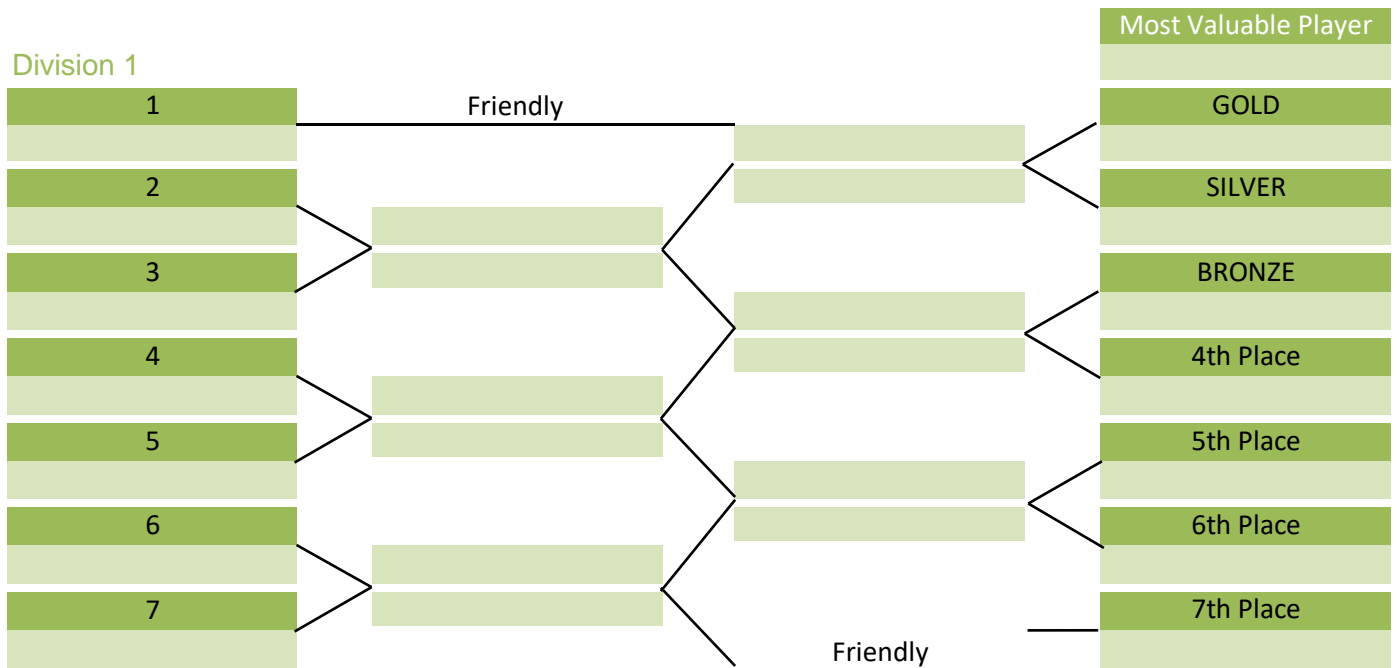

# SOCIAL LEAGUE Finals Map Thursday - Season 26

Rankings after Rounds

Semi-Finals Matches

14/02/2019

Finals Matches

21/02/2019

Final Placings

## Division 1